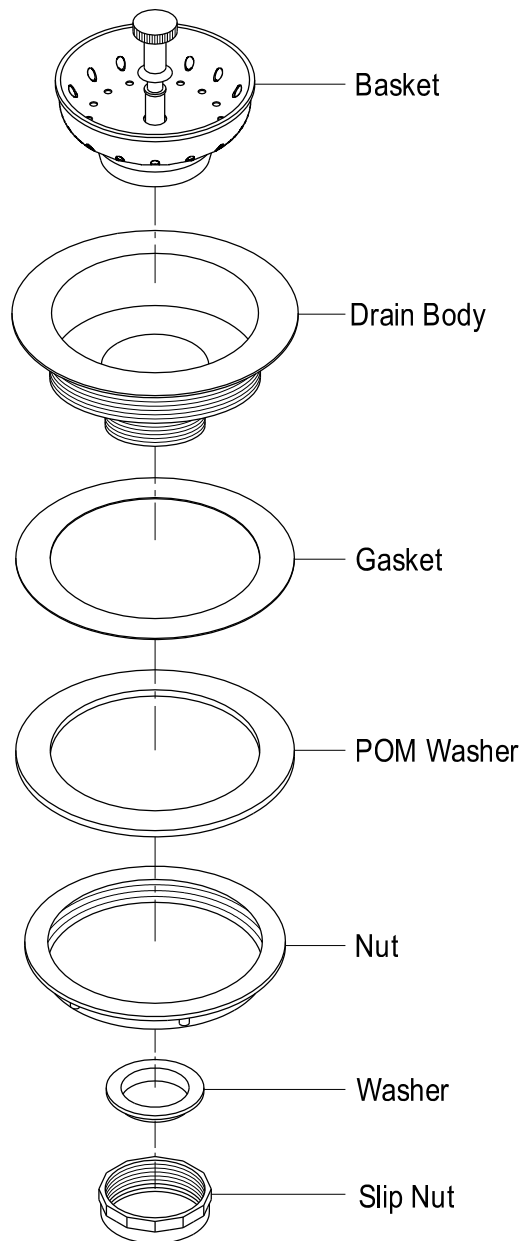

KINGSTON BRASS

THE TRADITION OF FINE BRASS

Installation Instructions For Use With KB's Basket Strainer

NOTE: USE TEFLON TAPE ON ALL THREADED CONNECTIONS

www.kingstonbrass.com

TOLL-FREE CUSTOMER SERVICE: 1-877-2-KBRASS